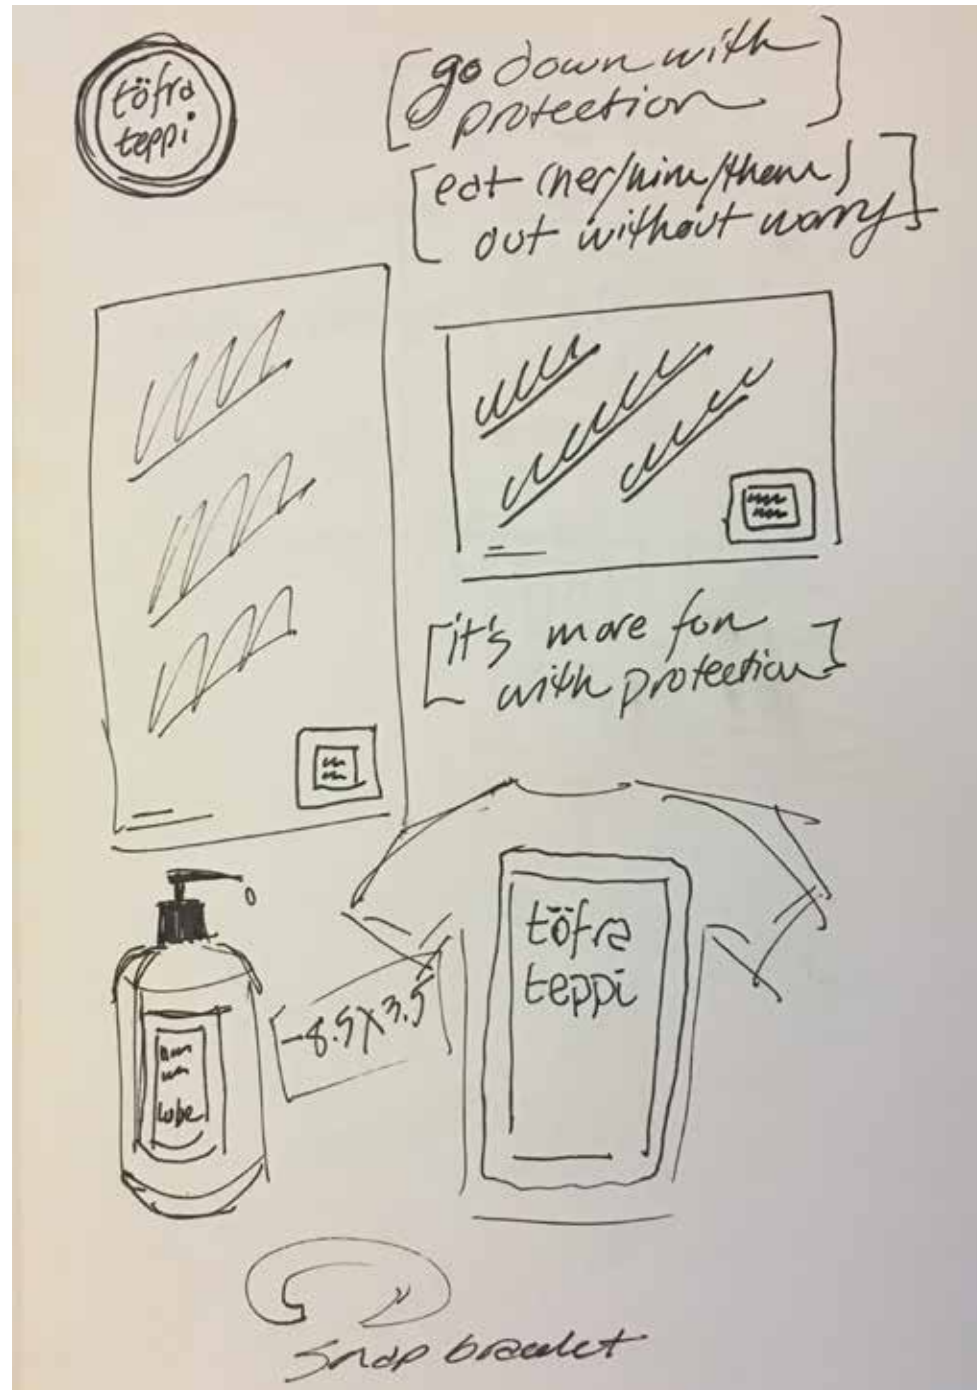

töfrateppi extension

- t-shirt / apparel
- stickers
- buttons
- posters
- whiskey
- website
- mobile site
- app